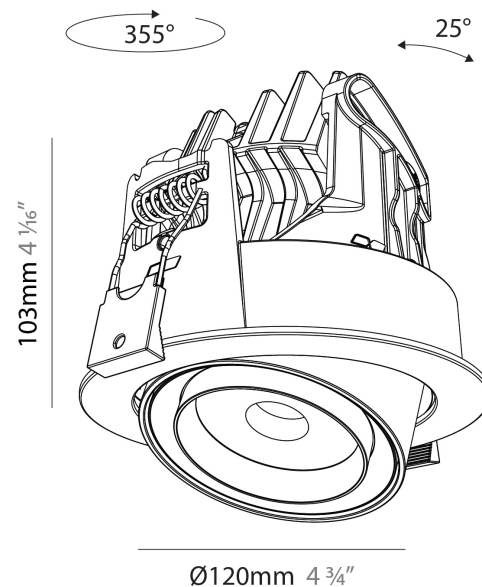

GENERAL

Series: Centriq
Subseries: Centriq Round Flex Adjustable
Brand: Prolicht
Division: Architectural
Mounting Type: Recessed
Mounting Location: Ceiling
Subcategory: Spots

PHYSICAL

Shape: Cylinder
Diameter (mm): 120
Diameter (in): 4 ¾
Height (mm): 103
Height (in): 4 1/16
Min. Recessing Depth (mm): 120
Min. Recessing Depth (in): 4 ¾
Light Distribution: Adjustable / Direct
Weight (kg): 0.666
Fixture Finish: SSR / BKV / CWI / CRY / HAB / UFT / ITA / RUA / FTG / MYG / LOD / PUS / FRO / FUP / KIA / POP / BLS / SPG / MEY / GOH / GUM / CHC / COM / ABZ / JAG / OBR / MOS / ROR
Fixture Material: Aluminum
Cut-out Measurements: Dia. 112mm / 4 7/16"

ELECTRICAL

Lamp Type: LED (Zhaga Standard)
Input Wattage (W): 8.2
Total Output Wattage (W): 7.3
Dimming: Dali Dimming
Driver Included: No
Driver Location: Remote
Driver Type: Constant Current - Universal
Driver Class: Class 2
Input Voltage (V): 120 - 277
Constant Current (MA): 200

LED

Color Temperature (°K): 2700-6500 Tunable White
Max. Delivered Lumen (lm): 391 - 451
Nominal Lumen (lm): 576 - 664
CRI: >90 CRI
Lamp Life (hrs): 50000

OPTICAL

Beam Angle: 14 - 46
Adjustability: Rotational 350° / Tilt 25°

RATINGS AND CERTIFICATIONS

Certified By: CSA Certified to UL and CSA Standards
IP rating: IP20