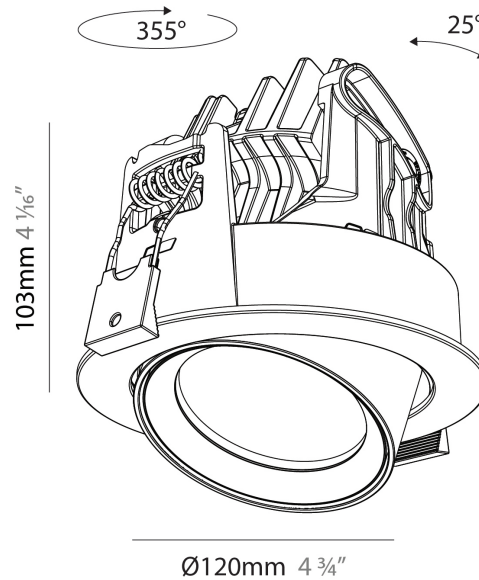

GENERAL

Series: Centriq
Subseries: Centriq Round Adjustable
Brand: Prolicht
Division: Architectural
Mounting Type: Recessed
Mounting Location: Ceiling
Subcategory: Spots

PHYSICAL

Shape: Cylinder
Diameter (mm): 120
Diameter (in): 4 3/4
Height (mm): 105
Height (in): 4 1/8
Min. Recessing Depth (mm): 120
Min. Recessing Depth (in): 4 3/4
Light Distribution: Adjustable / Direct
Weight (kg): 0.651
Diffuser: Lens Pack - No Lens / Opal / Linear Spread Lens / Honeycomb / Spread Lens
Fixture Finish: SSR / BKV / CWI / CRY / HAB / UFT / ITA / RUA / FTG / MYG / LOD / PUS / FRO / FUP / KIA / POP / BLS / SPG / MEY / GOH / GUM / CHC / COM / ABZ / JAG / OBR / MOS / ROR
Fixture Material: Aluminum
Cut-out Measurements: Dia. 112mm / 4 7/16"

ELECTRICAL

Lamp Type: LED (Zhaga Standard)
Input Wattage (W): 27.4
Total Output Wattage (W): 24.6
Dimming: Dali Dimming
Driver Included: No
Driver Location: Remote
Driver Type: Constant Current - Universal
Driver Class: Class 2
Input Voltage (V): 120 - 277
Constant Current (MA): 700

LED

Color Temperature (°K): 2700-6500 Tunable White
Max. Delivered Lumen (lm): Max 2403
Nominal Lumen (lm): 2827
CRI: >90 CRI
Lamp Life (hrs): 50000

OPTICAL

Reflector°: 24 / 34 / 54
Adjustability: Rotational 350°; Tilt 90°

RATINGS AND CERTIFICATIONS

Certified By: Certified for North American Standards
IP rating: IP20